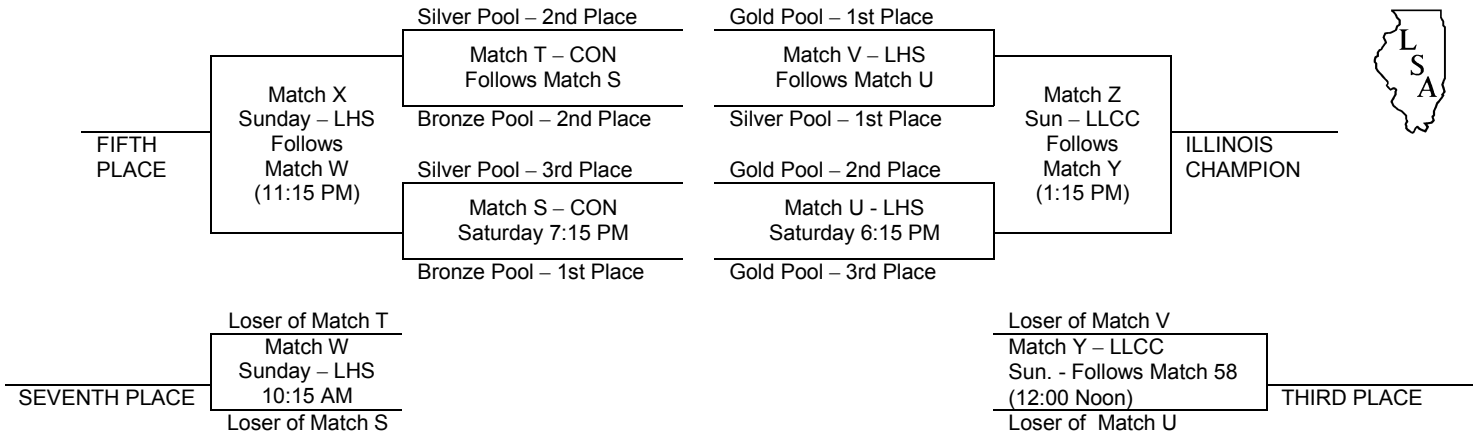

## FRIDAY NOVEMBER 6 (Home Team Listed First)

	<b>The Gym "A"</b>		<b>The Gym "B"</b>	
Time	Match A: Purple	1 v 3	Match B: Brown	1 v 3
10:00 AM	Match C: Teal	1 v 3		Time
Follows	Match D: Purple	2 v 1	Match E: Brown	2 v 1
12:15 PM	Match F: Teal	2 v 1		12:00 Nn
Follows	Match H: Purple	3 v 2	Match G: Brown	3 v 2
2:15 PM	Match I: Teal	3 v 2		1:45 PM
Follows				

## SATURDAY NOVEMBER 7 (Home Team Listed First)

	<b>GOLD POOL</b>		<b>SILVER POOL</b>	
	4. Purple 1st		7. Purple 2nd	
	5. Teal 1st		8. Teal 2nd	
	6. Brown 1st		9. Brown 2nd	
				<b>BRONZE POOL</b>
				10. Purple 3rd
				11. Teal 3rd
				12. Brown 3rd
Time	Lutheran High		Concordia	Time
1:15 PM	Match M: Gold	4 v 5	Match J: Silver	7 v 8
2:30 PM	Match O: Gold	5 v 6	Match K: Bronze	10 v 11
3:45 PM	Match Q: Silver	9 v 7	Match L: Silver	8 v 9
4:45 PM	Match R: Gold	6 v 4	Match N: Bronze	11 v 12
			Match P: Bronze	12 v 10
				11:00 AM
				12:00 Nn
				1:00 PM
				2:00 PM
				3:15 PM

## STATE 2009 Boys' Final Rounds

Gym Codes

OSLS: Our Savior Lutheran School  
 LLCC: Lincoln Land Community College  
 CON: Concordia Lutheran School

TLS: Trinity Lutheran School    Home team is top on bracket  
 LHS: Lutheran High School