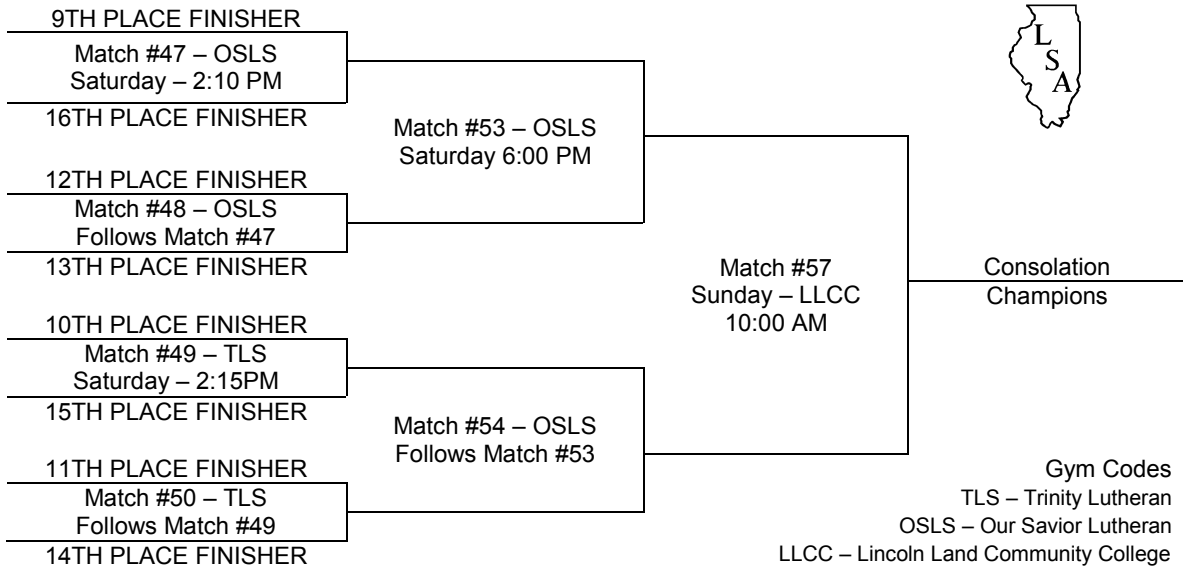

STATE 2009 GIRLS' CONSOLATION BRACKET

Places will be determined after pool play is complete. A representative from the 2nd and 3rd place teams should report to tournament central at Trinity for their team's placement. Information will be provided as quickly as possible, however, the seeding may need to wait to the end of all pool play games. All Fourth Place teams and Third Place teams not qualifying for the consolation bracket will receive participant awards.

The method to seed the teams will follow the Wildcard tie breaking formula. Teams are ranked by best match record, least amount of games lost, then by most games won, and then by average point differential. In the event of a tie in all of these statistics, a coin toss will determine the higher seed. 9th through 14th places will be the Second Place Teams in Pool Play with the exception of the Wildcard team. 15th and 16th place will be the top two Third Place Teams in Pool Play. The Consolation Bracket is a single elimination bracket. Home team will be the team on the top of the bracket.