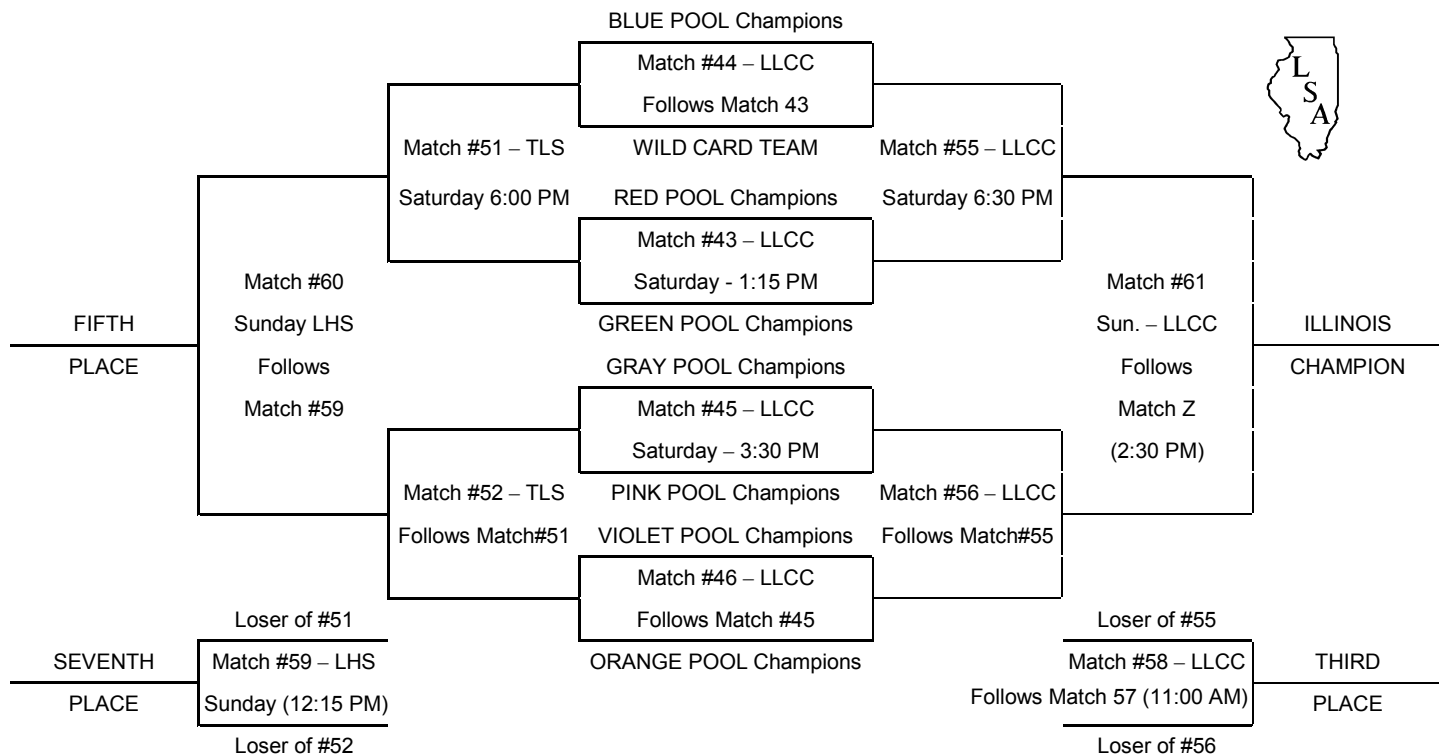

### STATE 2009 Girls' Final Rounds

Gym Codes

OSLS: Our Savior Lutheran School

CON: Concordia Lutheran School

LLCC: Lincoln Land Community College

TLS: Trinity Lutheran School

Home Team is top on bracket

# STATE 2009 BOYS' POOL PLAY

**PURPLE POOL**  
 1. Marengo  
 2. Mt. Prospect  
 3. River Forest

**TEAL POOL**  
 1. Palatine  
 2. Park Ridge  
 3. Roselle

**BROWN POOL**  
 1. Arlington Hts.  
 2. East Dundee  
 3. Lombard

## FRIDAY NOVEMBER 6 (Home Team Listed First)

	<b>The Gym "A"</b>		<b>The Gym "B"</b>	
Time	Match A: Purple	1 v 3	Match B: Brown	1 v 3
10:00 AM	Match C: Teal	1 v 3		Time
Follows	Match D: Purple	2 v 1	Match E: Brown	2 v 1
12:15 PM	Match F: Teal	2 v 1		12:00 Nn
Follows	Match H: Purple	3 v 2	Match G: Brown	3 v 2
2:15 PM	Match I: Teal	3 v 2		1:45 PM
Follows				